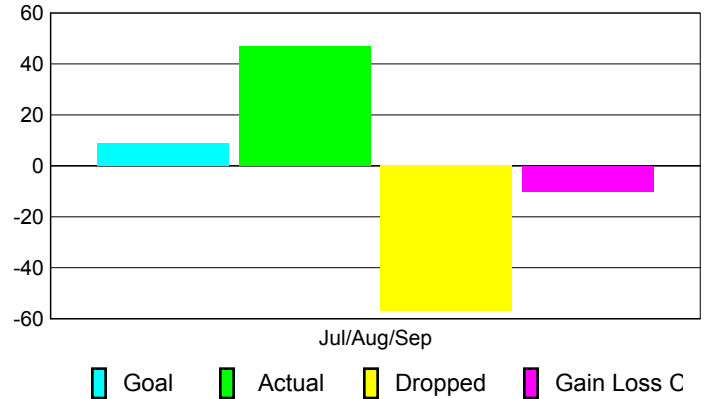

Membership Results 2010-2011

Goal, New, Dropped, Gain/Loss